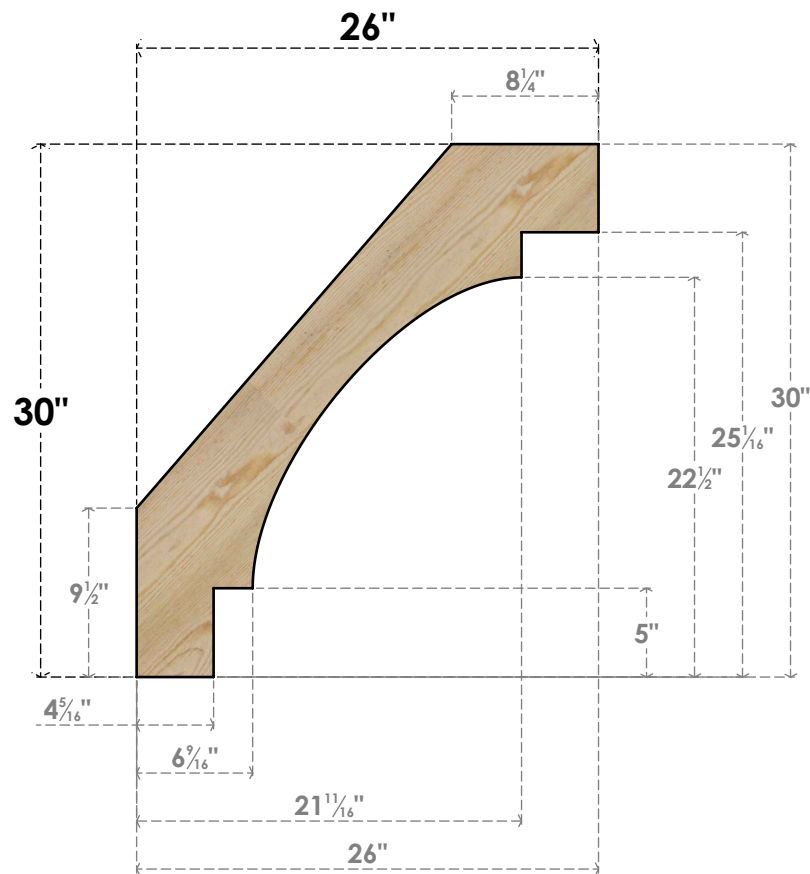

BRC06X26X30MRC00RDF

6"W X 26"D X 30"H MERCED ROUGH SAWN BRACE, DOUGLAS FIR

SIDE

FRONT

EKENA MILLWORK
 2300 WEST MAIN ST.
 CLARKSVILLE, TX 75426
 TOLL FREE: 866-607-0453
 WWW.EKENAMILLWORK.COM

NOTES

1. INSTALLATION TO BE COMPLETED IN ACCORDANCE WITH MANUFACTURER'S SPECIFICATIONS.
2. DRAWING MAY NOT BE TO SCALE
3. THIS DRAWING IS INTENDED FOR DESIGN AND PLANNING PURPOSES ONLY.
4. ALL INFORMATION CONTAINED HEREIN WAS CURRENT AT THE TIME OF DEVELOPMENT BUT MUST BE REVIEWED AND APPROVED BY THE PRODUCT MANUFACTURER TO BE CONSIDERED ACCURATE.
5. PRODUCTS ARE NOT KILN DRIED. THIS ITEM IS UNIQUE AND WILL CONTAIN THE NATURAL VARIATIONS THAT THE WOOD SPECIES OFFERS. THIS MAY RESULT IN VARIATIONS UP TO 1/4"