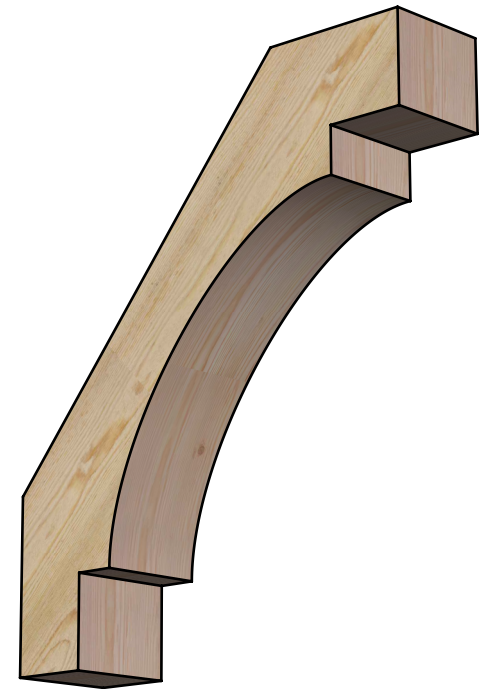

BRC06X26X30MRC00RDF

6"W X 26"D X 30"H MERCED ROUGH SAWN BRACE, DOUGLAS FIR

SIDE

FRONT

EKENA MILLWORK
 2300 WEST MAIN ST.
 CLARKSVILLE, TX 75426
 TOLL FREE: 866-607-0453
 WWW.EKENAMILLWORK.COM

NOTES

1. INSTALLATION TO BE COMPLETED IN ACCORDANCE WITH MANUFACTURER'S SPECIFICATIONS.
2. DRAWING MAY NOT BE TO SCALE
3. THIS DRAWING IS INTENDED FOR DESIGN AND PLANNING PURPOSES ONLY.
4. ALL INFORMATION CONTAINED HEREIN WAS CURRENT AT THE TIME OF DEVELOPMENT BUT MUST BE REVIEWED AND APPROVED BY THE PRODUCT MANUFACTURER TO BE CONSIDERED ACCURATE.
5. PRODUCTS ARE NOT KILN DRIED. THIS ITEM IS UNIQUE AND WILL CONTAIN THE NATURAL VARIATIONS THAT THE WOOD SPECIES OFFERS. THIS MAY RESULT IN VARIATIONS UP TO 1/4"